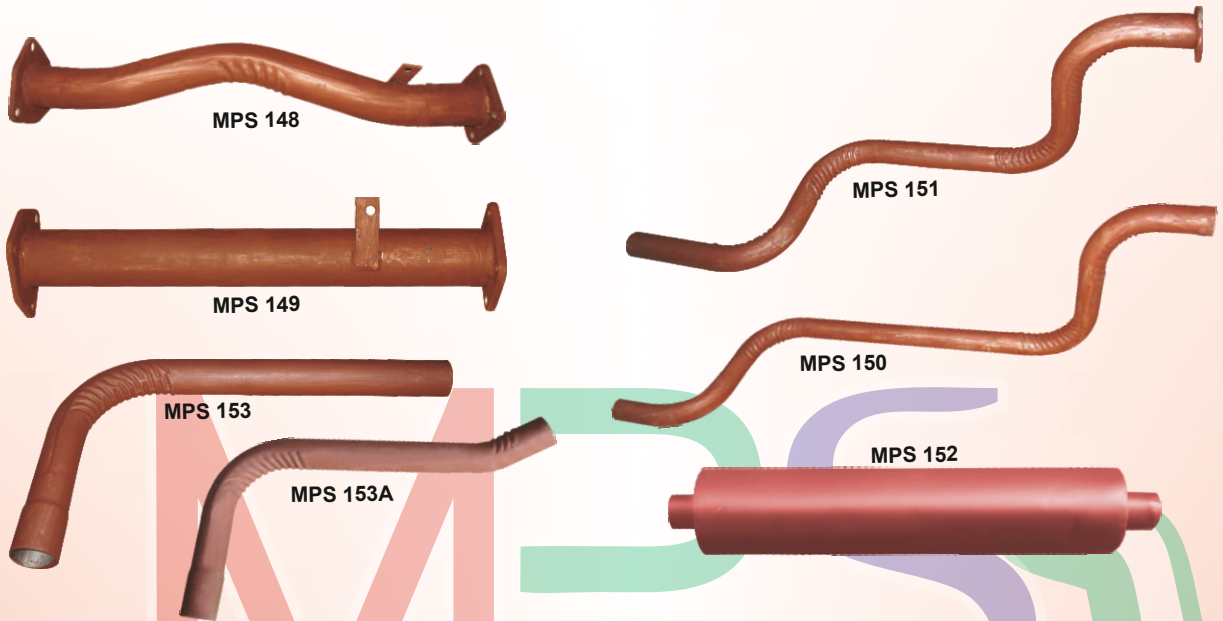

Tata 1613 Turbo (LPT) (3 ¼" Pipe) 81 OD

MPS 148 Front Exhaust (Bend Type)
MPS 149 Front Exhaust (Straight Type)

MPS 150 Exhaust Pipe W/O Flange
MPS 151 Exhaust Pipe With Flange

MPS 152 Sil. Muffler H.D.
MPS 153 Tail Pipe O/M
MPS 153A Tail Pipe N/M