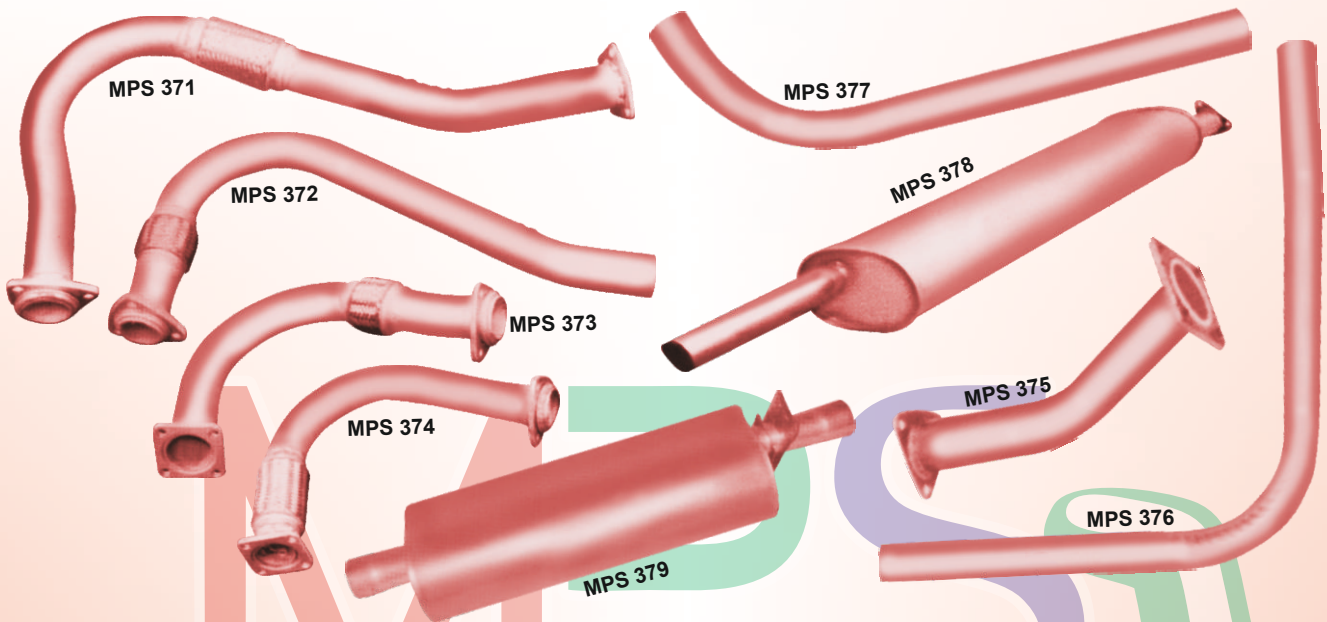

EICHER CANTER 1059/1090/1110 EURO II (2 ½" Pipe)

MPS 371 Exhaust Pipe T1 Both Side Flange
MPS 372 Exhaust Pipe T2 Single Flange
MPS 373 Exhaust Pipe T3 Both Side Flange
With Small Bellow

MPS 374 Exhaust Pipe T4 Both Side Flange
With Big Bellow
MPS 375 Center Pipe 1090
MPS 376 Rear Tail Pipe Long

MPS 377 Rear Tail Pipe Small
MPS 378 Silence Muffler 1090
MPS 379 Silence Muffler 1110