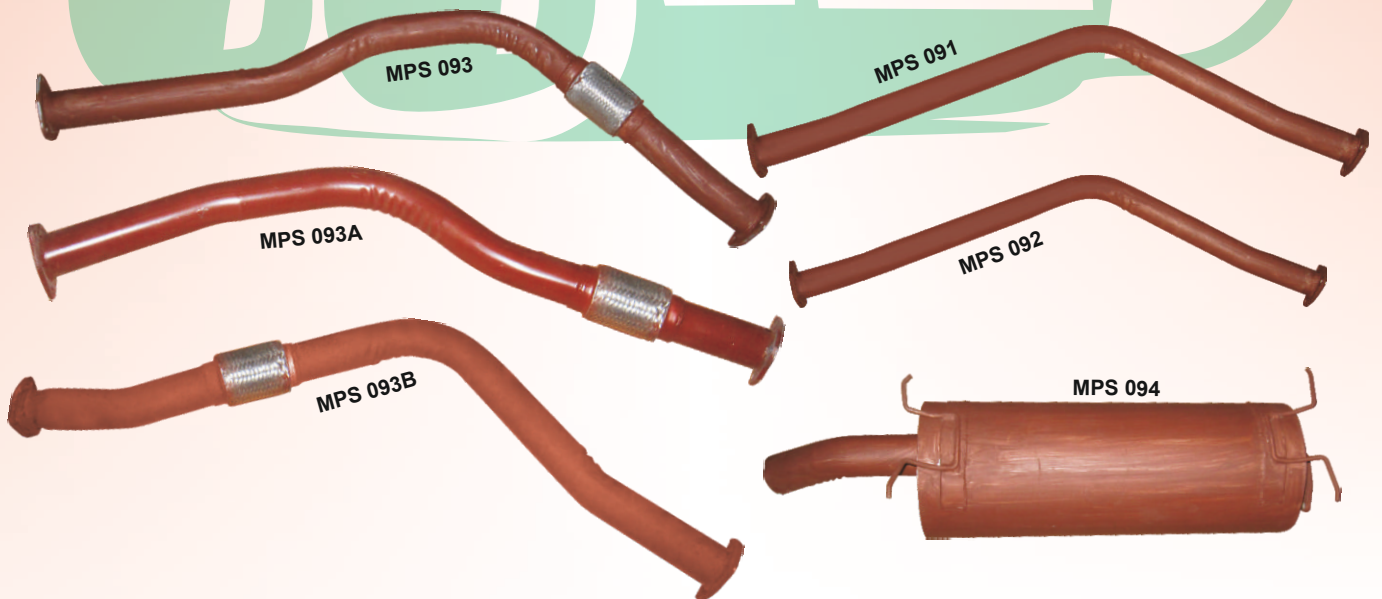

Thanks
Imrul Kayesh

TATA 407 (2" PIPE)

TATA 407 TURBO (2 1/2" PIPE)

- MPS 079 Exhaust Pipe N/M (18 Gauge)
- MPS 079A Exhaust Pipe N/M (16 Gauge)
- MPS 080 Center Pipe 24"
- MPS 081 Silencer Muffler-H.D.
- MPS 083 Tail Pipe O/M
- MPS 084 Tail Pipe N/M

- MPS 085 Exhaust Pipe (Double Flange)
- MPS 086 Exhaust Pipe Long Single Pc.
- MPS 087 Center Pipe (Single Flange)
- MPS 088 Silencer Muffler-H.D.
- MPS 090 Tail Pipe N/M

TATA 407 EX / 407 CNG / 410 (2 1/2" PIPE)