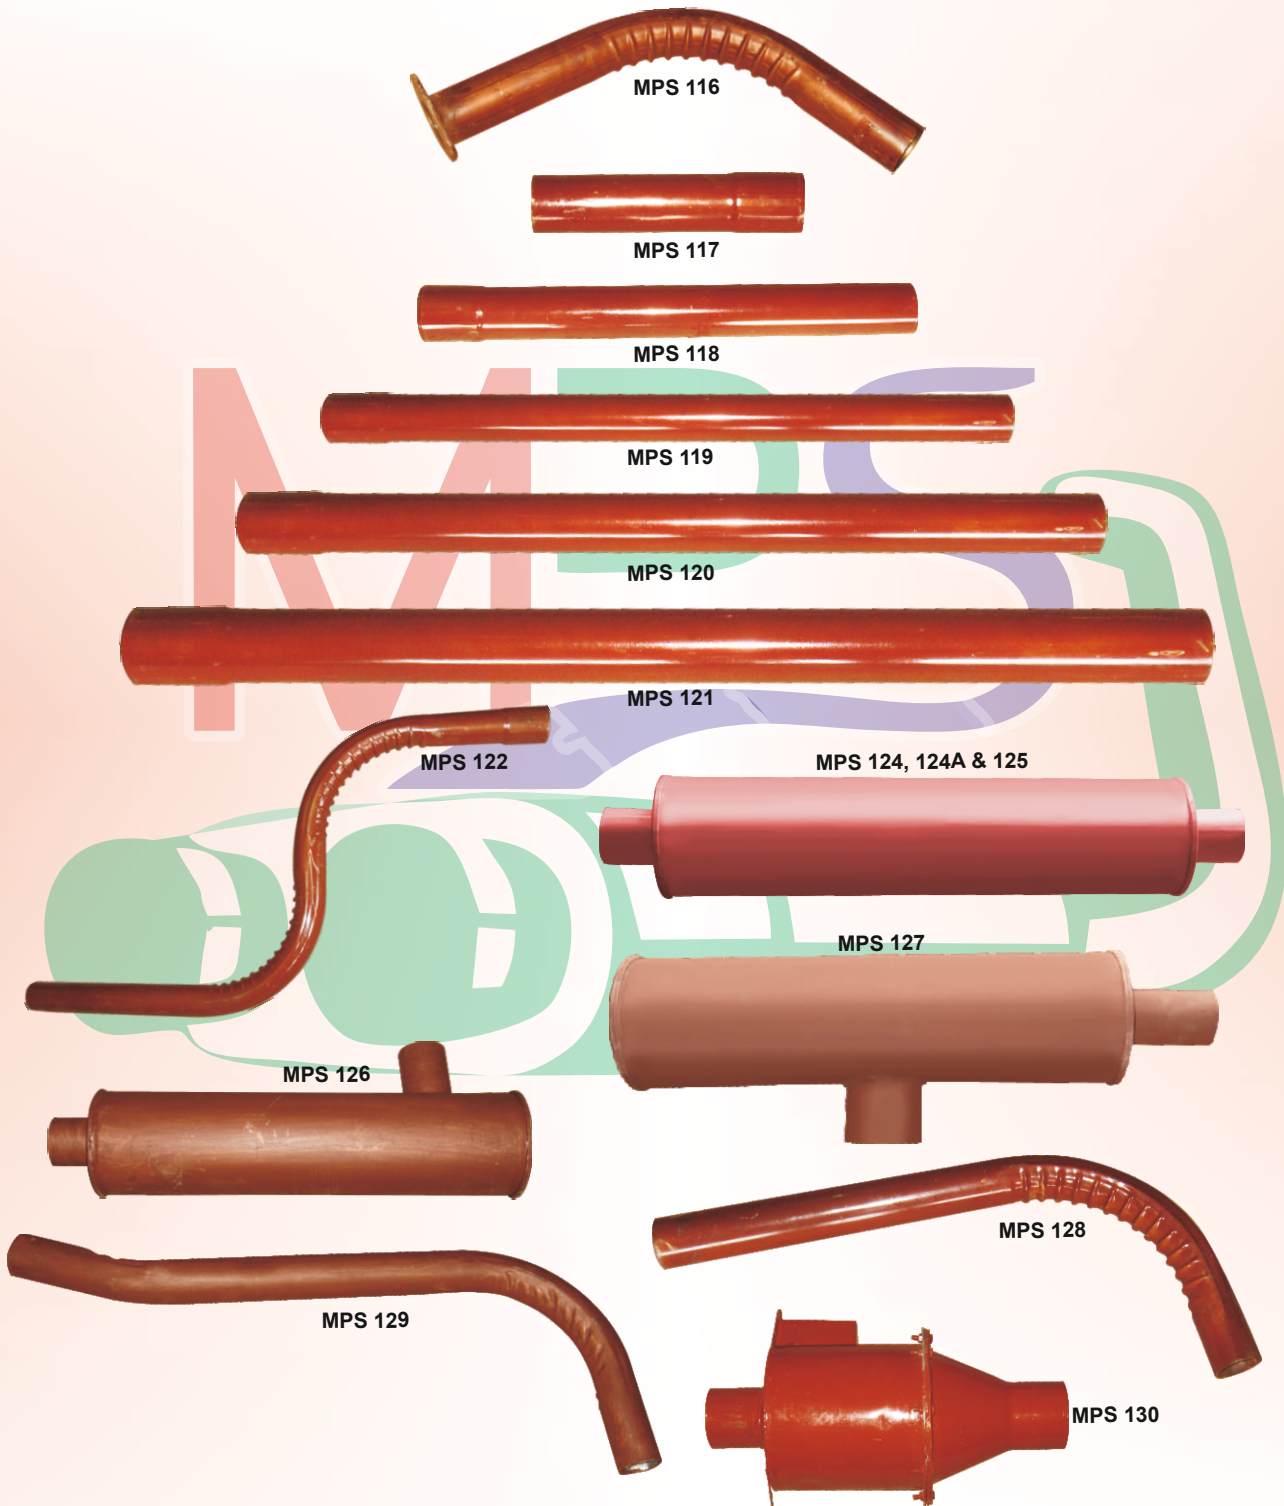

TATA 1210 SE/LPT/BUS (2 ½" PIPE)

MPS 116 Exhaust Pipe	MPS 120 Center Pipe 48"	MPS 124 Sil. Muffler H.D.	MPS 128 Tail Pipe O/M
MPS 117 Center Pipe 12"	MPS 121 Center Pipe 60"	MPS 124A Sil. Muffler Extra H.D.	MPS 129 Tail Pipe N/M
MPS 118 Center Pipe 24"	MPS 122 Rear Half	MPS 125 Sil. Muffler Seamless	MPS 130 Rotter Spark Arrestor 2 ½"
MPS 119 Center Pipe 36"		MPS 126 Sil. Muffler Tanker	
		MPS 127 Sil. Muffler Tanker Big