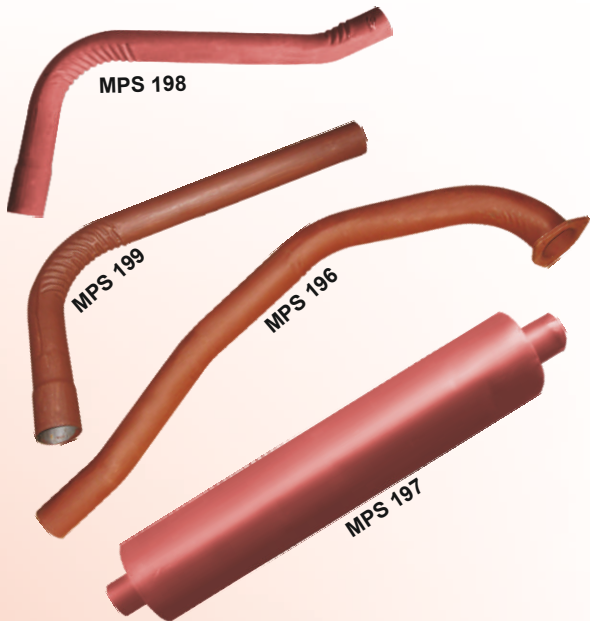

**Tata 2516 TC/2516C O/M
(Cummins Engine) (3 ¼" Pipe) 81 OD**

MPS 196 Exhaust Pipe
MPS 197 Sil. Muffler H.D.
MPS 198 Tail Pipe O/M
MPS 199 Tail Pipe N/M