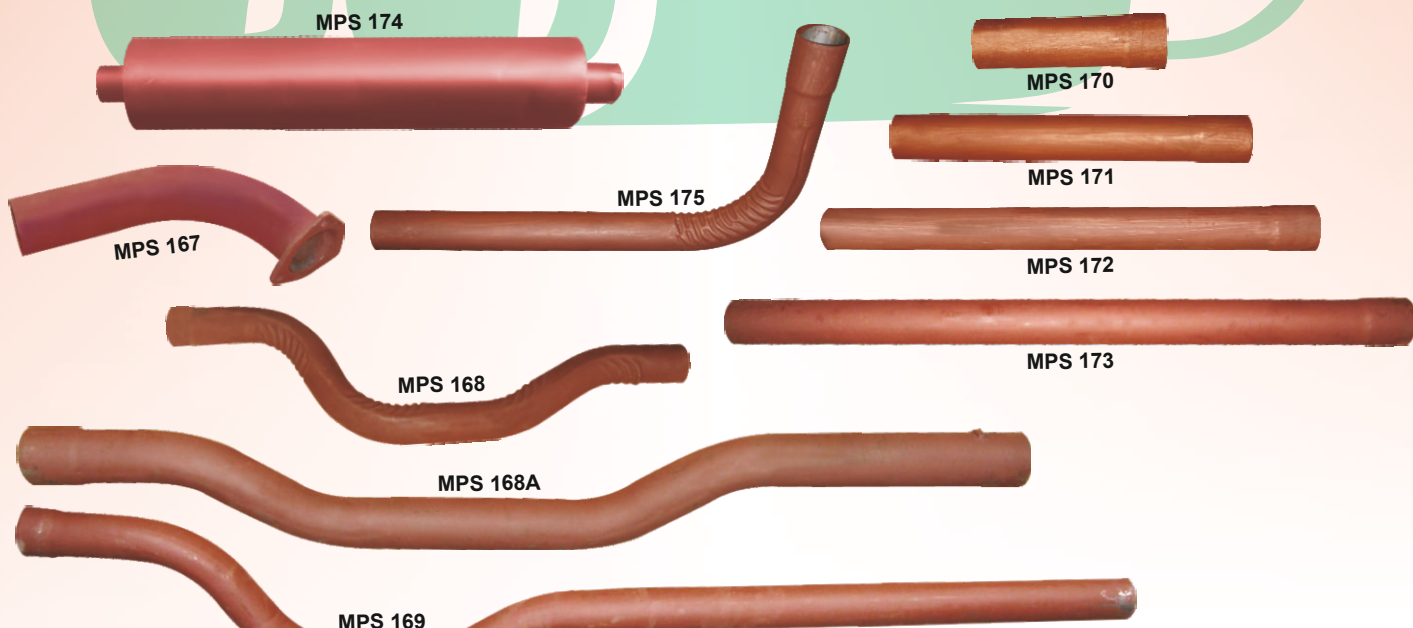

Tata 1613 C (Cummins Engine SE) (3 ¼"Pipe) 81 OD

MPS 167 Exhaust Pipe
MPS 168 Center Pipe
MPS 168A Center Pipe Long
MPS 169 Center Pipe Long
MPS 170 Center Pipe 12"
MPS 171 Center Pipe 24"
MPS 172 Center Pipe 36"
MPS 173 Center Pipe 48"
MPS 174 Sil. Muffler H.D.
MPS 175 Tail Pipe O/M