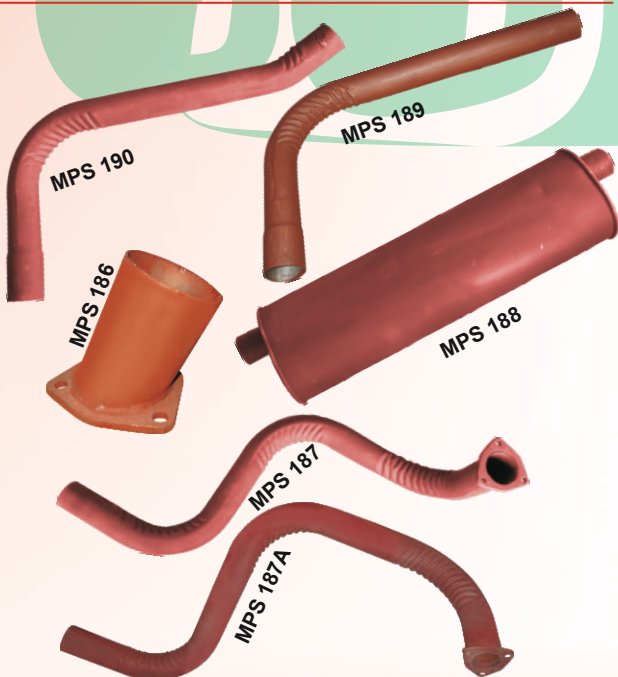

Tata 2515 EX LPT (697 Engine) (3 ¼" Pipe) 81 OD

- MPS 186 Exhaust Pipe Short
- MPS 187 Exhaust Pipe Long
- MPS 187A Exhaust Pipe Long Small Flange
- MPS 188 Sil. Muffler H.D.
- MPS 189 Tail Pipe O/M
- MPS 190 Tail Pipe N/M