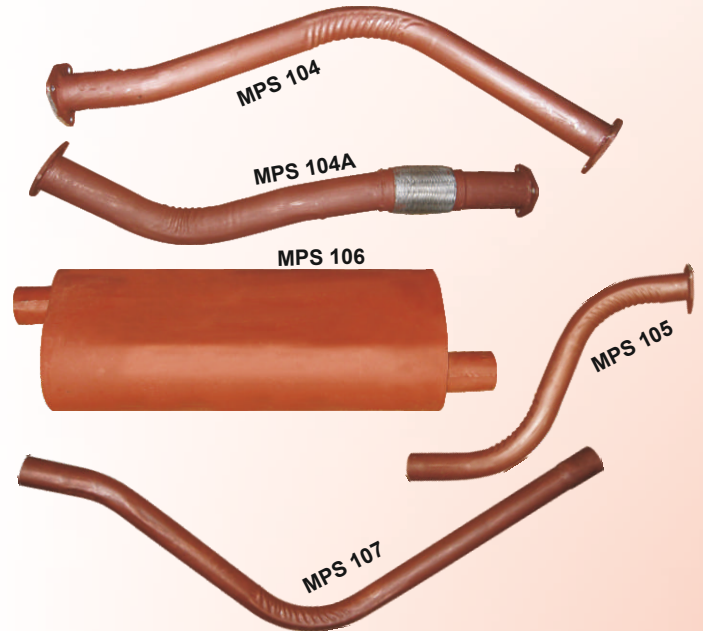

TATA 709 TURBO/909 TURBO (2 1/2" PIPE)

MPS 104 Exhaust Pipe (Double Flange)
MPS 104A Exhaust Pipe (With Bellow) N/M 909 Turbo
MPS 105 Center Pipe (Single Flange)
MPS 106 Silencer Muffler H.D.
MPS 107 Tail Pipe