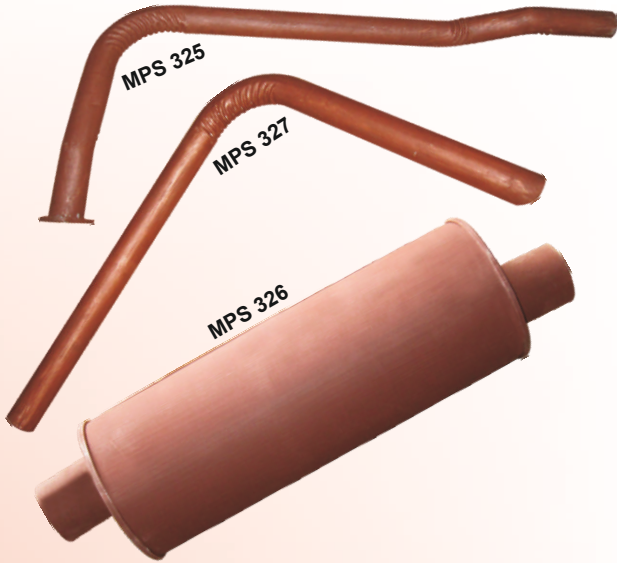

Leyland Hino

**Leyland 1612 / 1613 / 2214 /
2516 / Euro-II & III**

MPS 325 Exhaust Pipe
MPS 326 Sil. Muffler H.D.
MPS 327 Tail Pipe