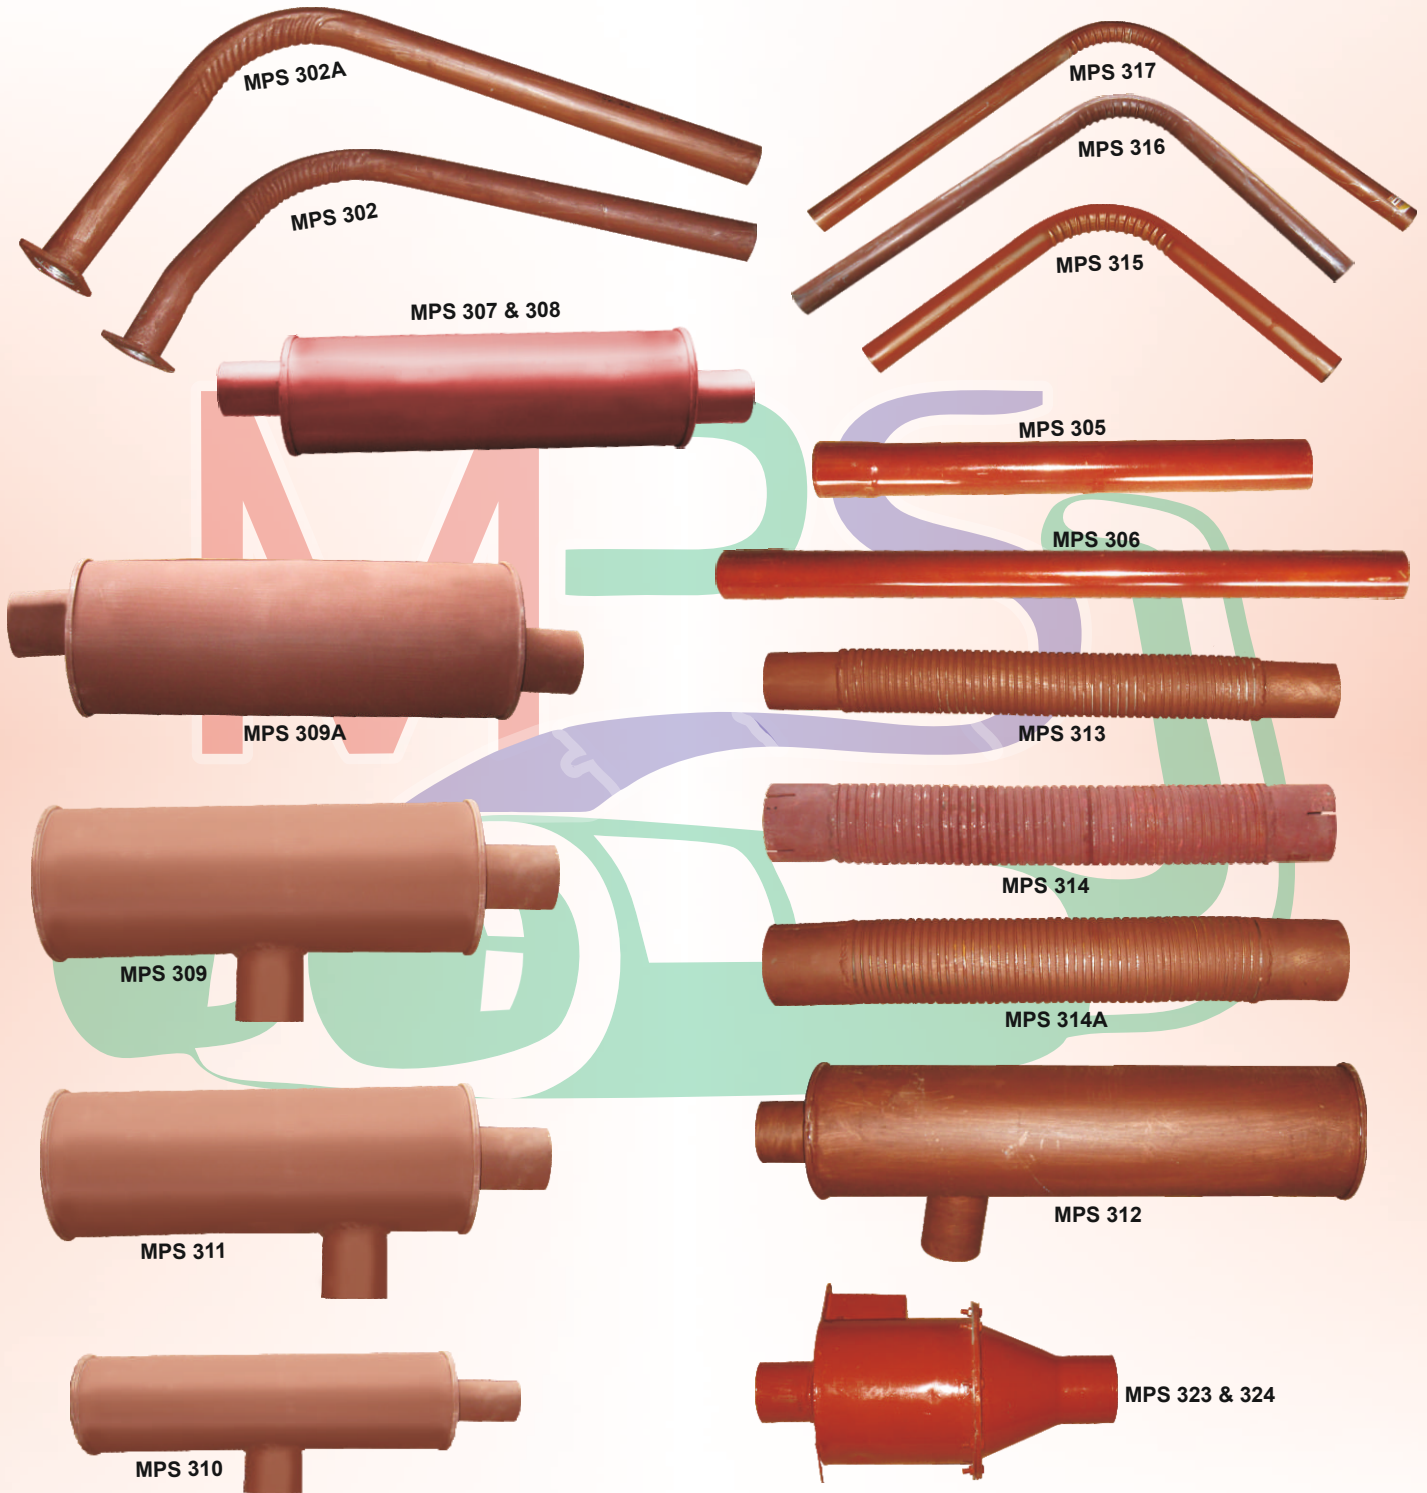

LEYLAND 370 / 400 / 3516 / VIKING / CHEETAH

MPS 302 Ext. Cheetah Bend Type
MPS 302A Ext. Cheetah State Type
MPS 305 State Pipe 24"
MPS 306 State Pipe 36"
MPS 307 Muffler 370 H.D.
MPS 308 Muffler Seamless
MPS 309 Muffler 3516 Tanker(Center Holl)

MPS 309A Muffler 3516 Hino
MPS 310 Muffler L/L Tanker
MPS 311 Muffler 3516 Tanker(Side Holl)
MPS 312 Muffler Tusker(Big)
MPS 313 Flexible 2½"
MPS 314 Flexible 3"

MPS 314A Flexible 4"
MPS 315 Tail Pipe 2.5x2.5
MPS 316 Tail Pipe 2 x 3
MPS 317 Tail Pipe 3 x 3
MPS 323 Spark Arrestor 2½" H.D.
MPS 323A Spark Arrestor 2½" Extra H.D.
MPS 324 Spark Arrestor 3" H.D.
MPS 324A Spark Arrestor 3" Extra H.D.