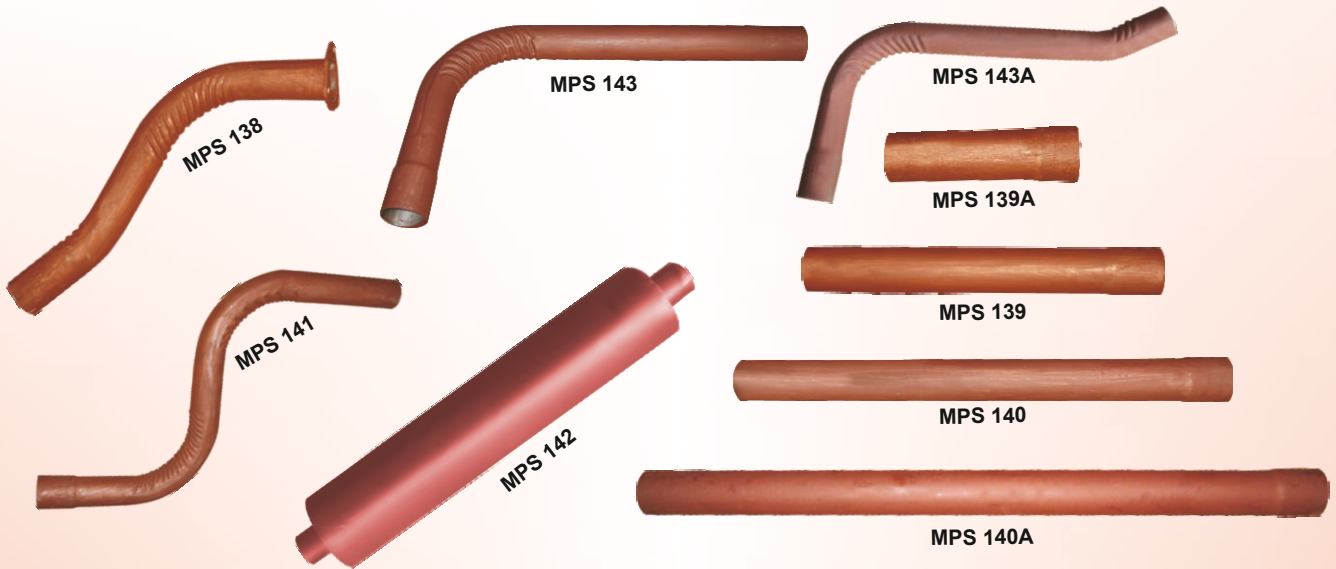

Tata 2416 (3" Pipe)

MPS 138 Exhaust Pipe
MPS 139A Center Pipe 12"

MPS 139 Center Pipe 24"
MPS 140 Center Pipe 36"

MPS 140A Center Pipe 48"
MPS 141 Center Half

MPS 142 Sil. Muffler H.D.
MPS 143 Tail Pipe O/M
MPS 143A Tail Pipe N/M