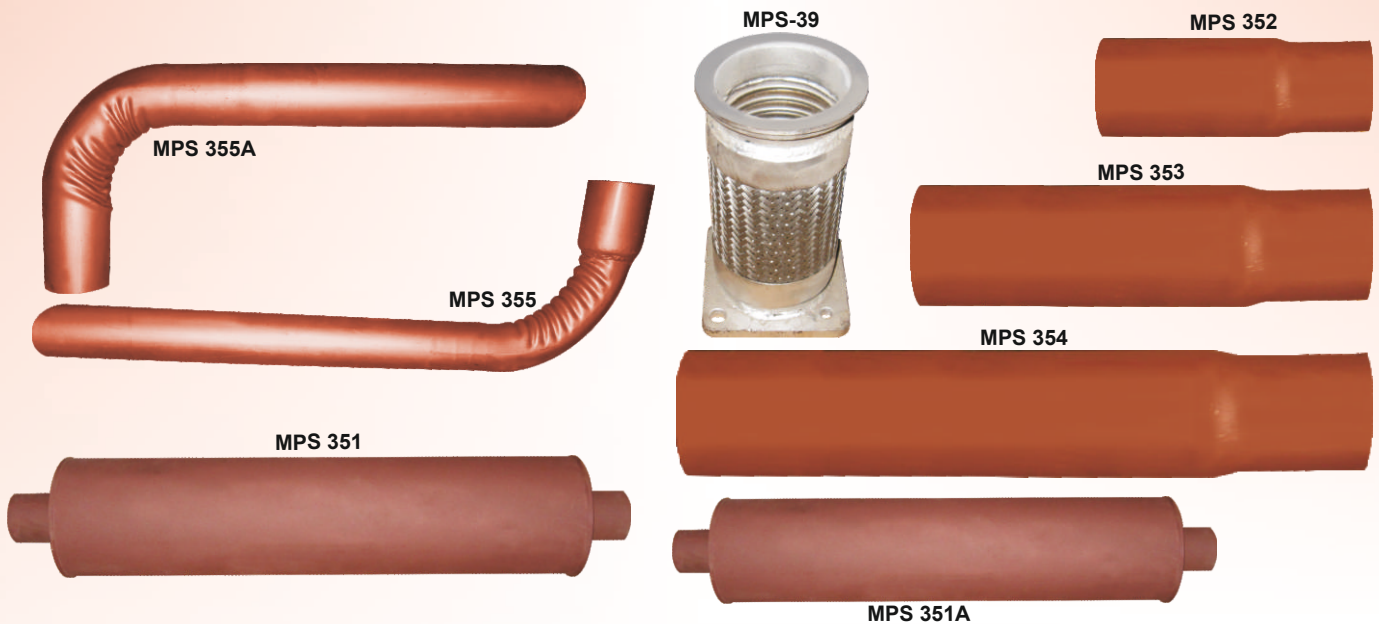

AMW (4" Pipe)

MPS 351 Sil. Muffler AMW Big
MPS 351A Sil. Muffler AMW Small
MPS 352 State Pipe 12"

MPS 353 State Pipe 24"
MPS 354 State Pipe 36"
MPS 354A State Pipe 48"

MPS 355 Tail Pipe AMW
MPS 355A Tail Pipe AMW
MPS-39 Bellow AMW