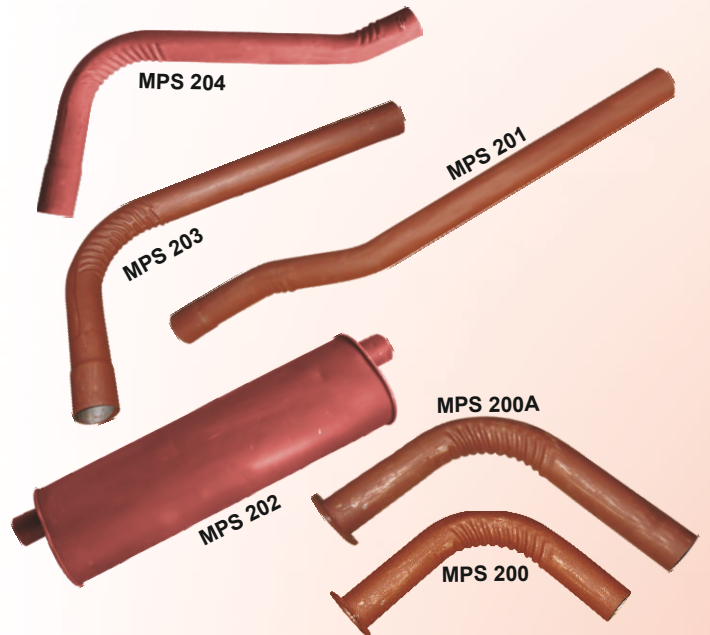

**Tata 2516 N/M (Cummins Engine)
(3 ¼" Pipe) 81 OD**

MPS 200 Exhaust Pipe
MPS 200A Exhaust Pipe Long
MPS 201 Center Pipe Bend Type
MPS 202 Sil. Muffler Ovel Shape H.D.
MPS 203 Tail Pipe O/M
MPS 204 Tail Pipe N/M