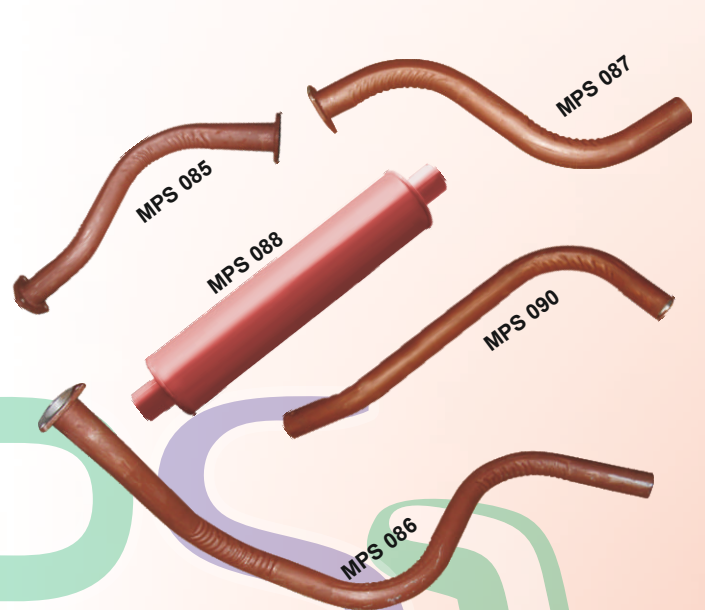

Thanks
Imrul Kayesh

TATA 407 (2" PIPE)

TATA 407 TURBO (2 1/2" PIPE)

- MPS 079 Exhaust Pipe N/M (18 Gauge)
- MPS 079A Exhaust Pipe N/M (16 Gauge)
- MPS 080 Center Pipe 24"
- MPS 081 Silencer Muffler-H.D.
- MPS 083 Tail Pipe O/M
- MPS 084 Tail Pipe N/M