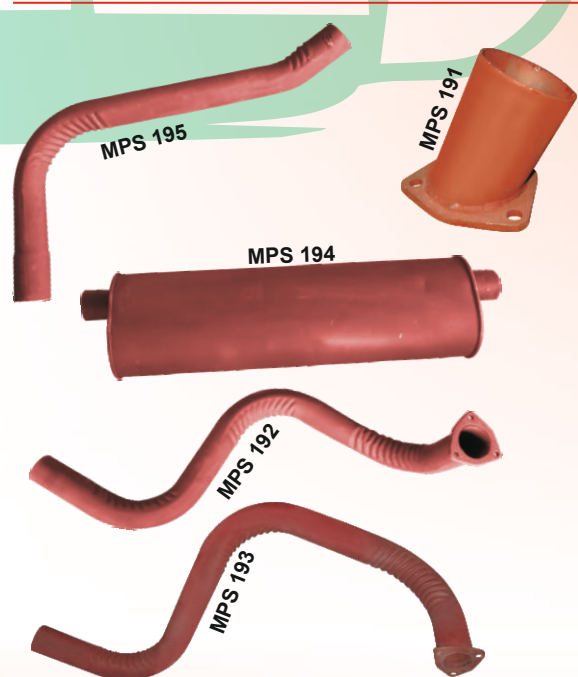

Tata 2515 TC IC (697 Engine) (3 ¼" Pipe) 81 OD

- MPS 191 Exhaust Pipe Short
- MPS 192 Exhaust Pipe O/M
- MPS 193 Exhaust Pipe N/M
- MPS 194 Muffler Ovel Shape
- MPS 195 Tail Pipe S-Type