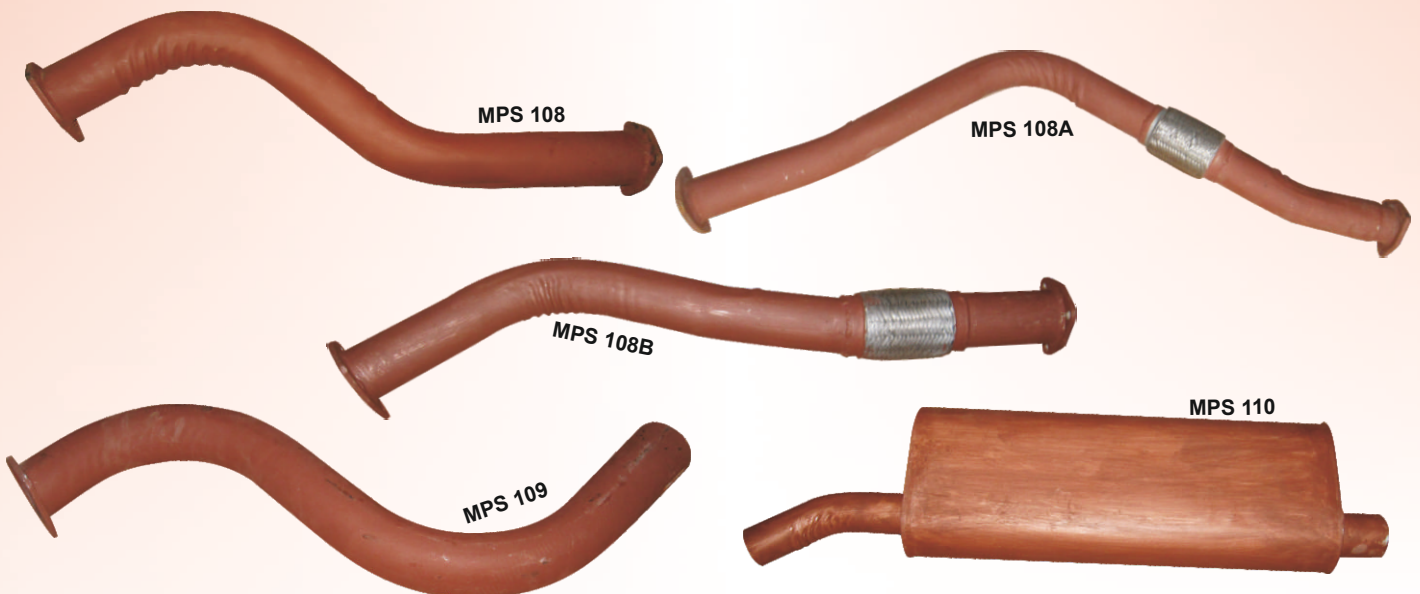

TATA 709 EX / 1109 (3" PIPE)

MPS 108 Exhaust Pipe 1109
MPS 108A Exhaust Pipe 1109 W/Bellow
MPS 108B Exhaust Pipe 709 EX W/Bellow Small

MPS 109 Center Pipe 1109
MPS 110 Sil. Muffler With Tail 1109 H.D.