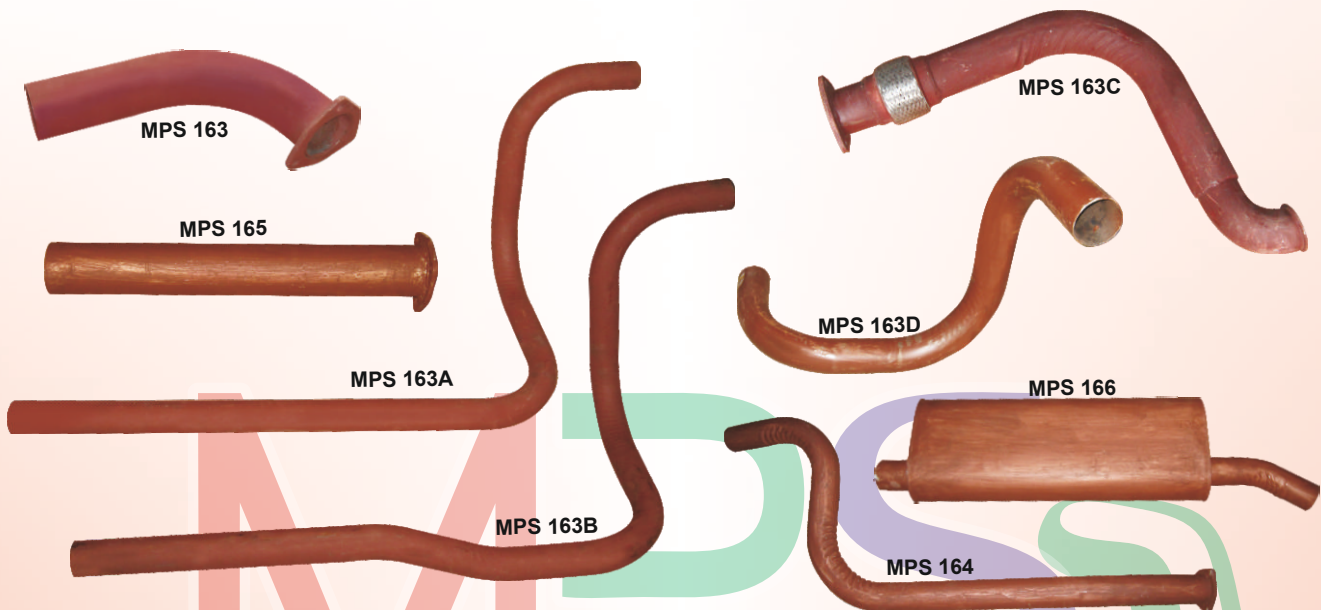

Tata 1613 SE/SK/Tipper Latest (3 ¼"Pipe) 81 OD

MPS 163 Exhaust Pipe SE
MPS 163A Exhaust Pipe Straight Type
MPS 163B Exhaust Pipe Bend Type
MPS 163C Exhaust Pipe With Bellow & Turbo Pipe
MPS 163D Exhaust Pipe Small (Nagin Pipe)
MPS 164 Half Bend with Flange
MPS 165 Center Pipe With Flange
MPS 166 Sil Muffler With Tail H.D.