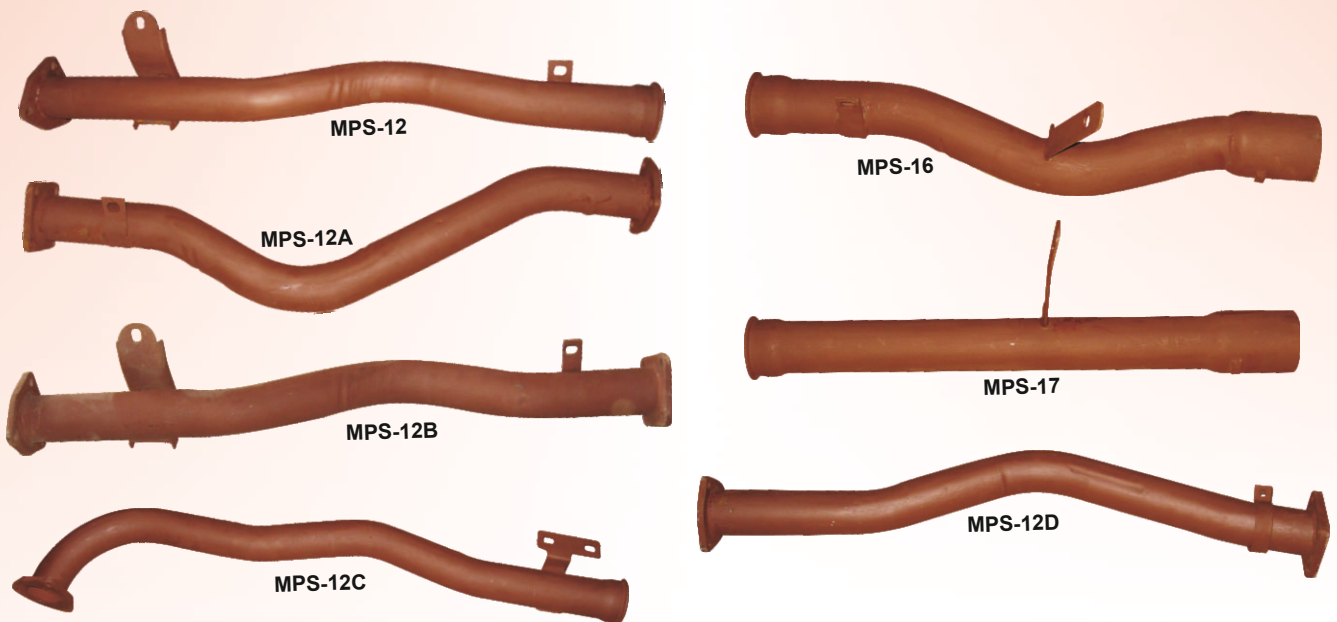

Turbo Pipes

MPS-12 Turbo Pipe 1613 Single Flange with Coller
MPS-12A Turbo Pipe 2515 Double Flange with Patti
MPS-12B Turbo Pipe 1613 Double Flange with Patti
MPS-12C Turbo Pipe 2515 Euro II
MPS-16 Turbo Pipe 1613 Bend with Flair & Coller
MPS-17 Turbo Pipe 1613 State with Flair & Coller
MPS-12D Turbo Pipe 1613 with Clamp