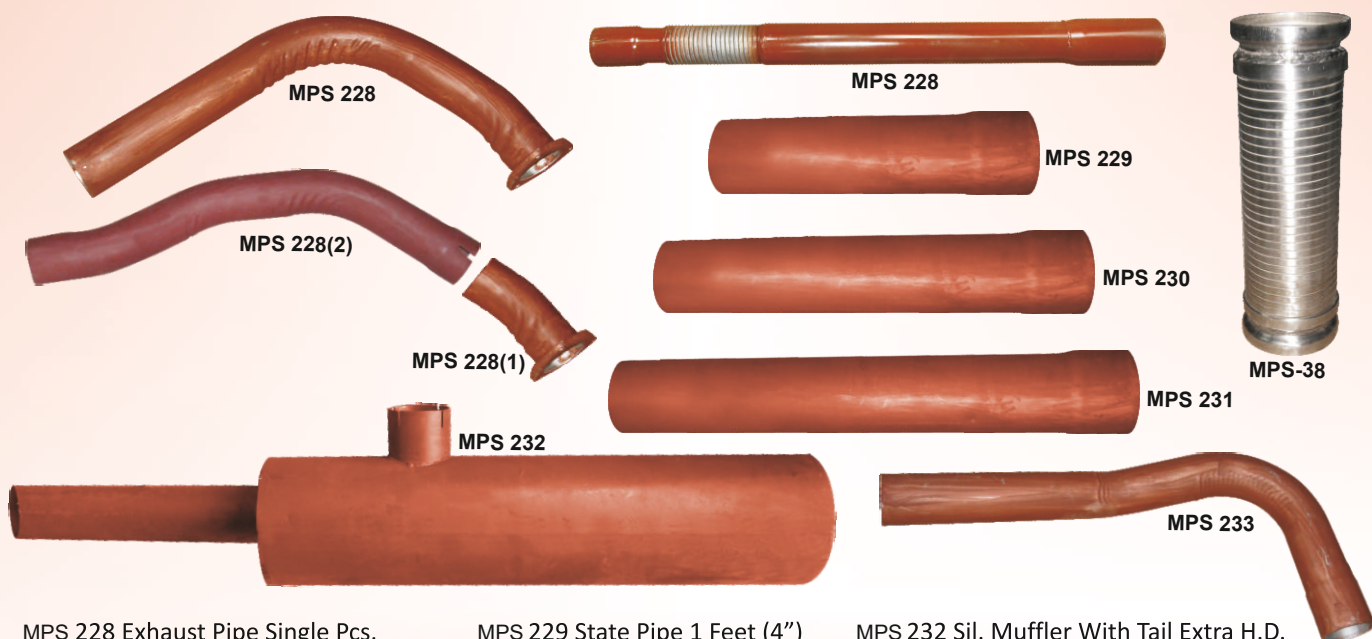

Tata 3118 (4")

MPS 228 Exhaust Pipe Single Pcs.   MPS 229 State Pipe 1 Feet (4")   MPS 232 Sil. Muffler With Tail Extra H.D.
MPS 228A Center Pipe W/SS Flexible   MPS 230 State Pipe 2 Feet (4")   MPS 233 L-Type Tail (4")
MPS 228(1) Exhaust Pipe (First Part)   MPS 231 State Pipe 3 Feet (4")   MPS-38 S Steel Bellow 3118
MPS 228(2) Exhaust Pipe (Second Part)   MPS 231A State Pipe 4 Feet (4")
MPS 228(3) Exhaust Pipe (Both Parts)