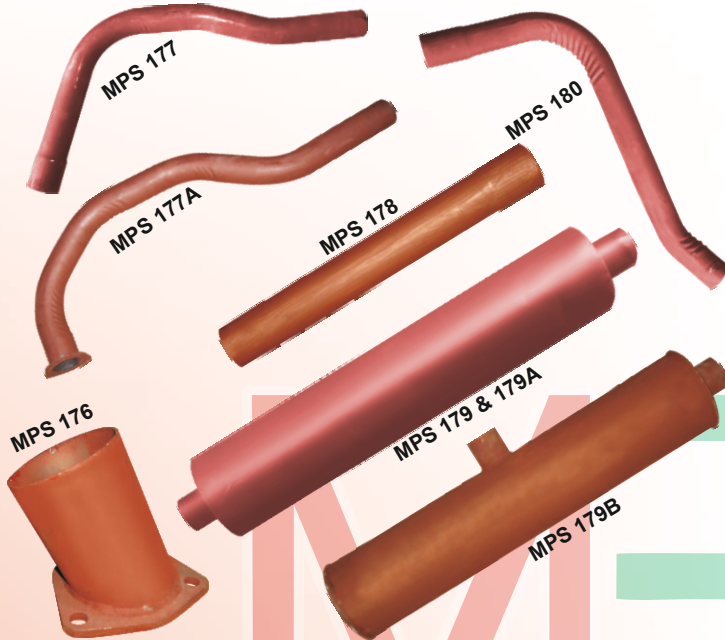

Tata 2515 TC (3 ¼" Pipe) 81 OD

- MPS 176 Exhaust Pipe Short
- MPS 177 Exhaust Pipe
- MPS 177A Ext. Pipe Flange
- MPS 178 Center Pipe 30"
- MPS 179 Sil. Muffler H.D.
- MPS 179A Sil. Muffler Extra. H.D.
- MPS 179B Sil. Muffler TC Tanker
- MPS 180 Tail Pipe N/M