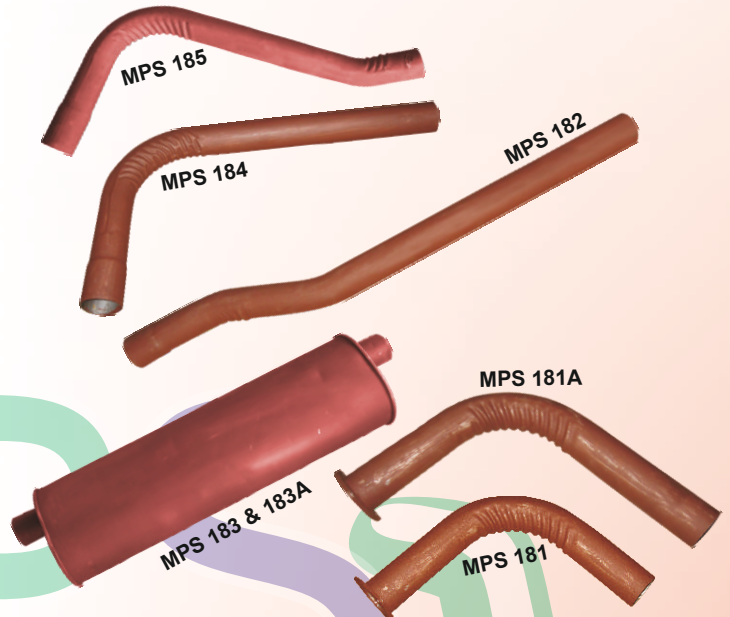

Tata 2515 LPT (Cummins Engine) (3 ¼" Pipe) 81 OD

- MPS 181 Exhaust Pipe
- MPS 181A Exhaust Pipe Long
- MPS 182 Center Pipe Bend
- MPS 183 Sil. Muffler Ovel Shape
- MPS 183A Sil. Muff. Ovel Shape Extra H.D.
- MPS 184 Tail Pipe O/M
- MPS 185 Tail Pipe N/M