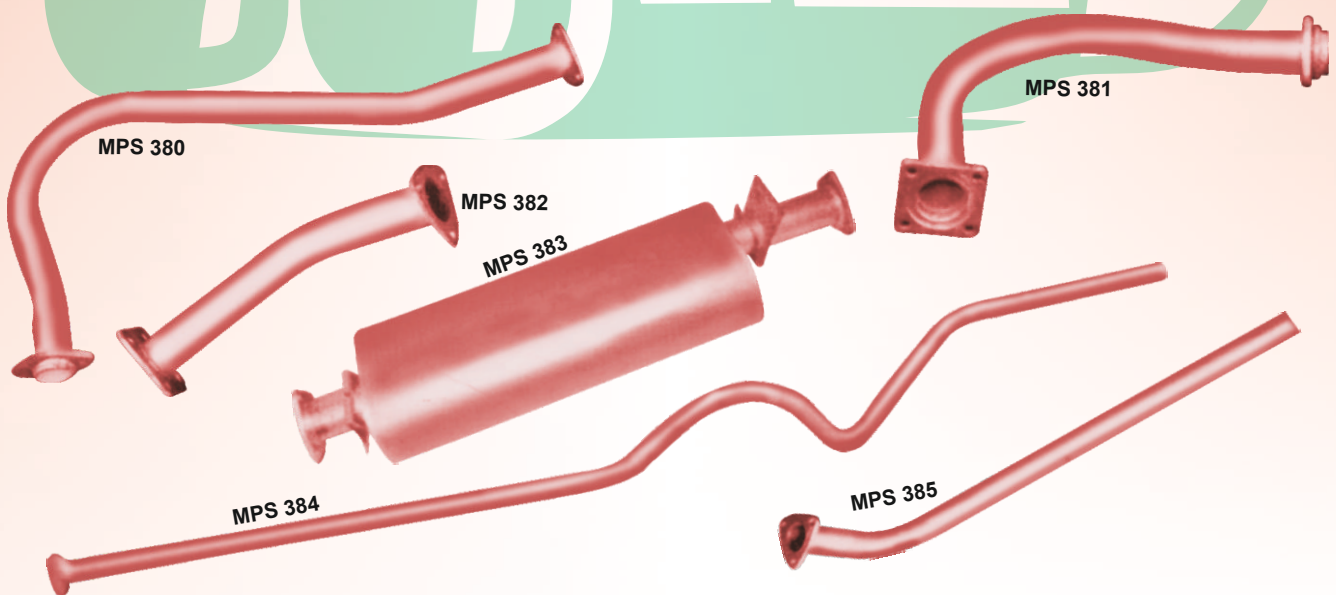

EICHER CANTER 1059 & 1090 Old Model (2" Pipe)

MPS 380 Exhaust Pipe Long
MPS 381 Exhaust Pipe
MPS 382 Center Pipe

MPS 383 Silence Muffler 1095
MPS 384 Tail Pipe Long
MPS 385 Tail Pipe