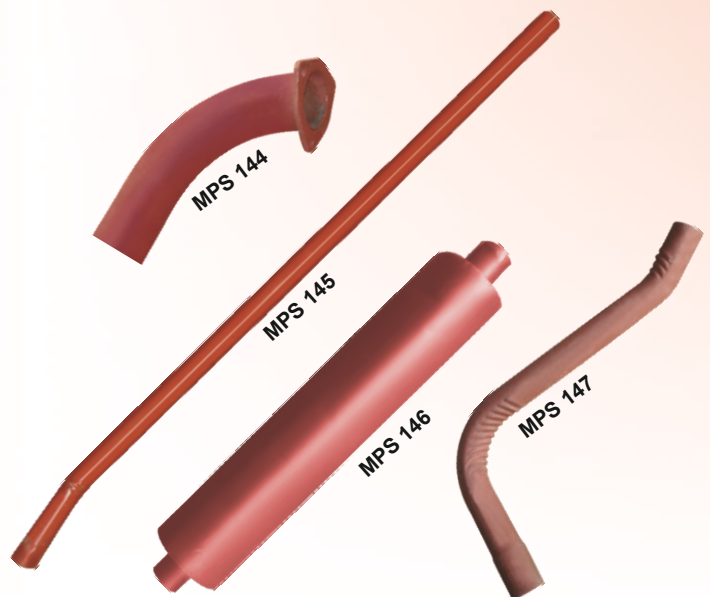

Tata 1510 TC (3" Pipe)

MPS 144 Exhaust Pipe
MPS 145 Center Pipe Long

MPS 146 Sil. Muffler H.D.
MPS 147 Tail Pipe N/M