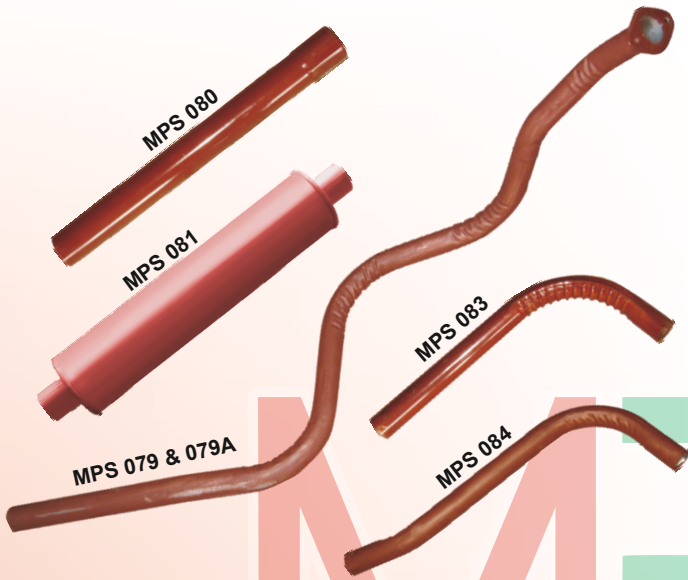

Thanks
Imrul Kayesh

TATA 407 (2" PIPE)

TATA 407 TURBO (2 1/2" PIPE)

- MPS 079 Exhaust Pipe N/M (18 Gauge)
- MPS 079A Exhaust Pipe N/M (16 Gauge)
- MPS 080 Center Pipe 24"
- MPS 081 Silencer Muffler-H.D.
- MPS 083 Tail Pipe O/M
- MPS 084 Tail Pipe N/M