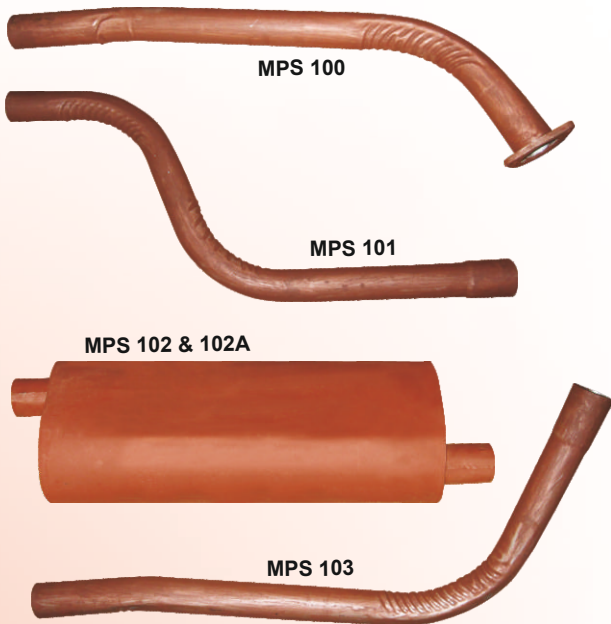

TATA 609/709 (2 1/2" PIPE)

MPS 100 Exhaust Pipe
MPS 101 Center Pipe-'S' Type
MPS 102 Silencer Muffler H.D. (2 1/2")
MPS 102A Silencer Muffler H.D. (3")
MPS 103 Tail Pipe